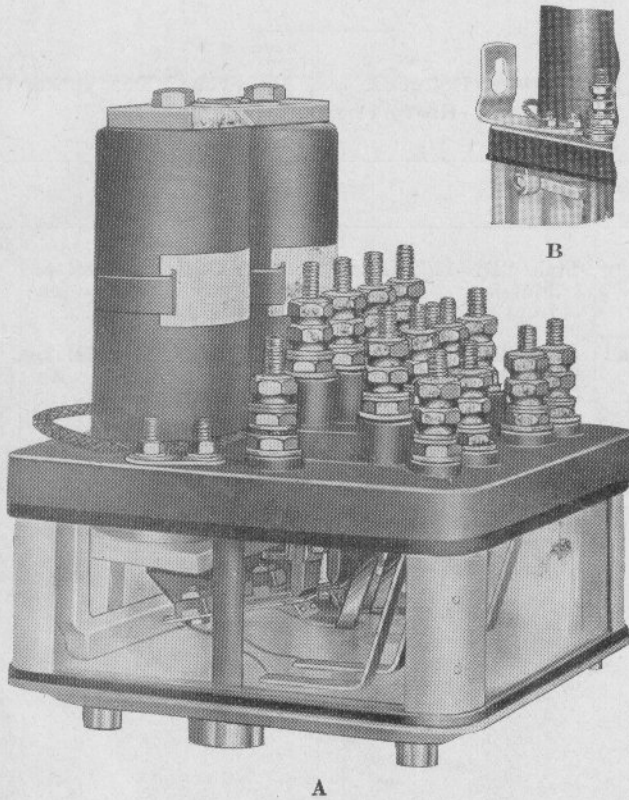

UNION SWITCH & SIGNAL COMPANY

Zachary C. Gillihan 2008

**STYLE "DN-12" D. C. TRUNNIONLESS NEUTRAL RELAY
(FOUR AND SIX POINT)**

Unless otherwise specified Relays will be furnished with silver to graphite front and silver to silver back contacts. (Low voltage contacts).

If high voltage contacts, or relays with slow or quick release are required, orders should so specify.

Shock absorber springs are not furnished unless called for. (See Plates E-4950 and E-5030).

The maximum contact combination is four front and four back non-independent contacts for the four point relay and six front and six back non-independent contacts for the six point relay.