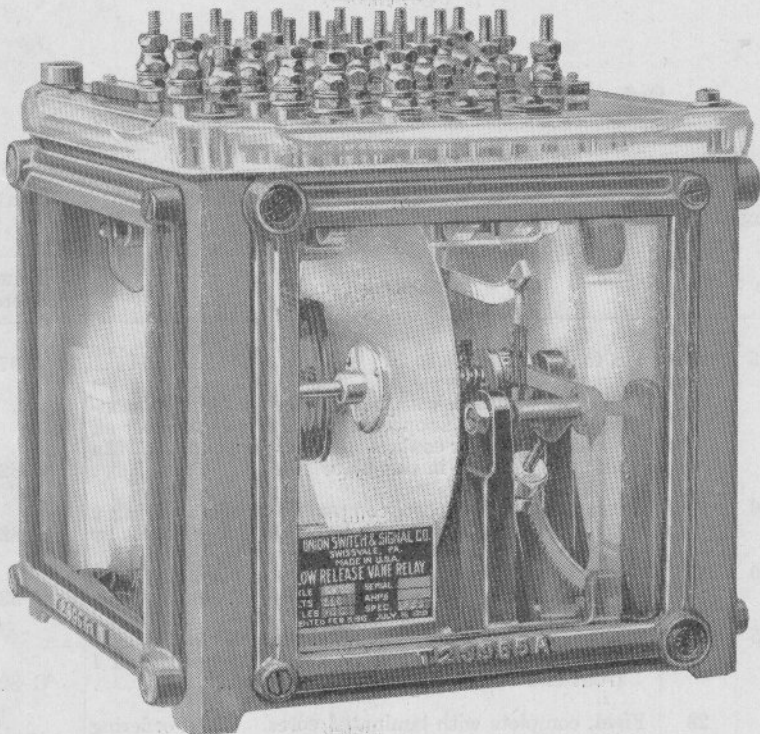

UNION SWITCH & SIGNAL CO.

Zachary C. Gillihan 2008

STYLE SV-32 SLOW RELEASE VANE RELAY

The Style SV-32 Relay is a modification of the Style SV-30 Relay and will be furnished only when the operating frequency is 100 Cycles or higher. See plate E-1060 for details of time interval, etc.

UNION SWITCH & SIGNAL CO.  
**Zachary C. Gillihan 2008**  
 STYLE SV-32 SLOW RELEASE VANE RELAY

Order by Plate, Piece, Reference and Description

Drawing references are shown for convenience in checking material with shipping lists and invoices.

Piece	Ref.	Description	Drawing Reference
	A	Style SV-32 Slow Release Vane Relay, complete with 6 front and 6 back Contacts, 110 Volts, 100 Cycles, Spec. 1233.....	C-8285-4
	Aa	Style SV-32 Slow Release Vane Relay, complete with 6 front and 2 back Contacts, 110 Volts, 100 Cycles, Spec. 1233.....	C-8285-4
	Ab	Style SV-32 Slow Release Vane Relay, complete with 4 front and 4 back Contacts, 110 Volts, 100 cycles, Spec. 1233.....	C-8285-4