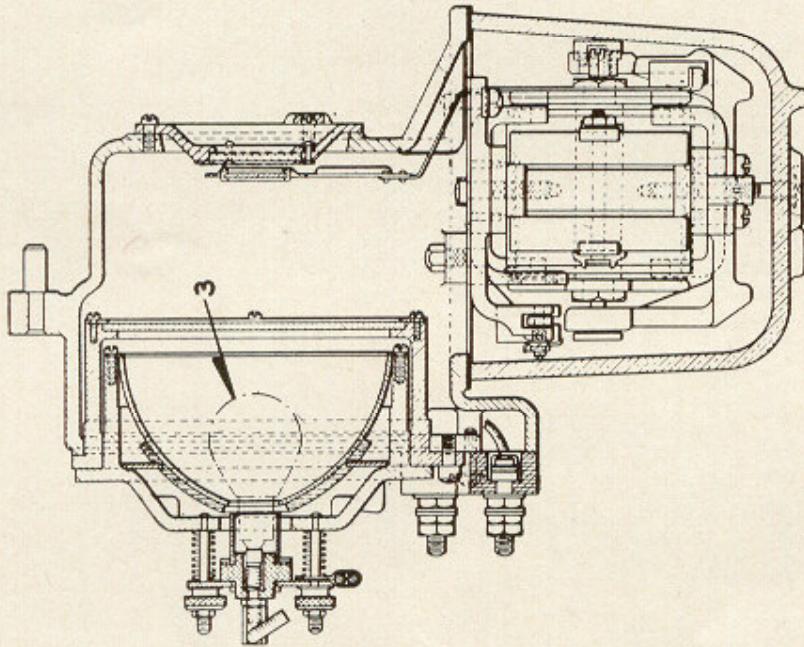

UNION SWITCH & SIGNAL CO.

ZCG UTILITY SCRAP
UNION MO 63084

A

B

FOR OTHER DETAILS
REFER TO PLATE B-2885

STYLE "H" D. C. SEARCHLIGHT SIGNAL OPERATING UNIT
(WITHOUT CONTACTS)

UNION SWITCH & SIGNAL CO.

STYLE "H" D. C. SEARCHLIGHT SIGNAL OPERATING UNIT
(WITHOUT CONTACTS)**ZCG UTILITY SCRAP**
UNION MO 63084Order by Plate, Piece, Reference and Abbreviated Description Given in
Heavy Face Type Only

Piece	Ref.	Description	Drawing Reference
170717	A	Style "H" D.C. Searchlight Signal Operating Unit (Armature Coil Resistance 250-ohms, operating voltage 6-8 volts) and with L. H. Roundel Yellow, middle Roundel Red and R. H. Roundel Green with Terminal Board Ref. 7, Plate B-2885 (If different colors or arrangement of roundels are desired orders should so state) without Lamp Ref. 3..	C-9157-2
173856	Aa	Style "H" D.C. Searchlight Signal Operating Unit (Armature Coil Resistance 250-ohms, operating voltage 6-8 Volts) and with L. H. Roundel Yellow, Middle Roundel Green and R. H. Roundel Red with Terminal Board Ref. 7, Plate B-2885 (If different colors or arrangement of roundels are desired orders should so state) without Lamp Ref. 3..	C-9157-2
	Ab	Style "H" D.C. Searchlight Signal Operating Unit (Armature Coil Resistance 500-ohms, operating voltage 8-10 Volts) and with L. H. Roundel Yellow, Middle Roundel Red and R. H. Roundel Green with Terminal Board Ref. 7, Plate B-2885 (If different colors or arrangement of roundels are desired orders should so state) without Lamp Ref. 3..	C-9157-2
152865	2	Counterweight Complete with Set Screw, Nut and Lock Washer	9672-192
	3	Lamp (When ordering refer to Plate B-2885)..... For other details refer to Plate B-2885.	B-12409-