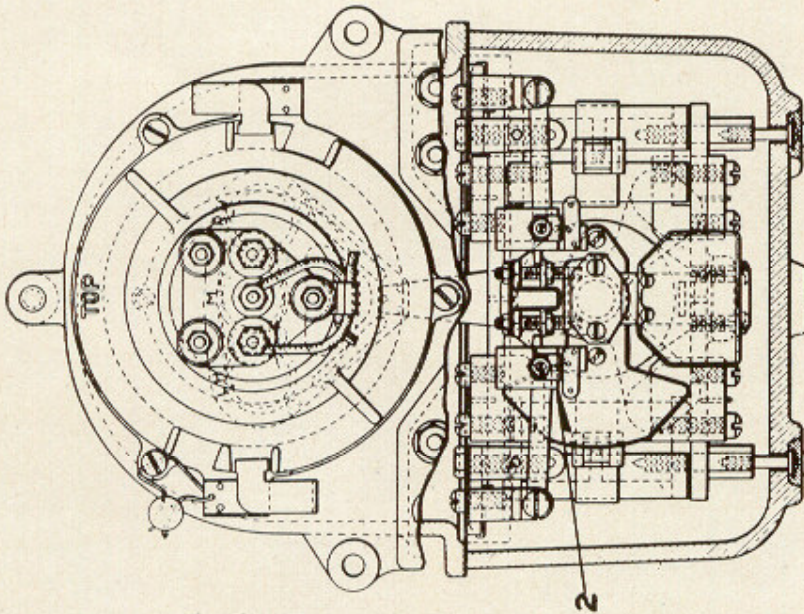

UNION SWITCH & SIGNAL CO.

ZCG UTILITY SCRAP
UNION MO 63084

A

B

FOR OTHER DETAILS
REFER TO PLATE B-2885

STYLE "H" D. C. SEARCHLIGHT SIGNAL OPERATING UNIT
(WITHOUT CONTACTS)

UNION SWITCH & SIGNAL CO.

STYLE "H" D. C. SEARCHLIGHT SIGNAL OPERATING UNIT
(WITHOUT CONTACTS)**ZCG UTILITY SCRAP**
UNION MO 63084Order by Plate, Piece, Reference and Abbreviated Description Given in
Heavy Face Type Only

Piece	Ref.	Description	Drawing Reference
170717	A	Style "H" D.C. Searchlight Signal Operating Unit (Armature Coil Resistance 250-ohms, operating voltage 6-8 volts) and with L. H. Roundel Yellow, middle Roundel Red and R. H. Roundel Green with Terminal Board Ref. 7, Plate B-2885 (If different colors or arrangement of roundels are desired orders should so state) without Lamp Ref. 3..	C-9157-2
173856	Aa	Style "H" D.C. Searchlight Signal Operating Unit (Armature Coil Resistance 250-ohms, operating voltage 6-8 Volts) and with L. H. Roundel Yellow, Middle Roundel Green and R. H. Roundel Red with Terminal Board Ref. 7, Plate B-2885 (If different colors or arrangement of roundels are desired orders should so state) without Lamp Ref. 3..	C-9157-2
	Ab	Style "H" D.C. Searchlight Signal Operating Unit (Armature Coil Resistance 500-ohms, operating voltage 8-10 Volts) and with L. H. Roundel Yellow, Middle Roundel Red and R. H. Roundel Green with Terminal Board Ref. 7, Plate B-2885 (If different colors or arrangement of roundels are desired orders should so state) without Lamp Ref. 3..	C-9157-2
152865	2	Counterweight Complete with Set Screw, Nut and Lock Washer	9672-192
	3	Lamp (When ordering refer to Plate B-2885)..... For other details refer to Plate B-2885.	B-12409-