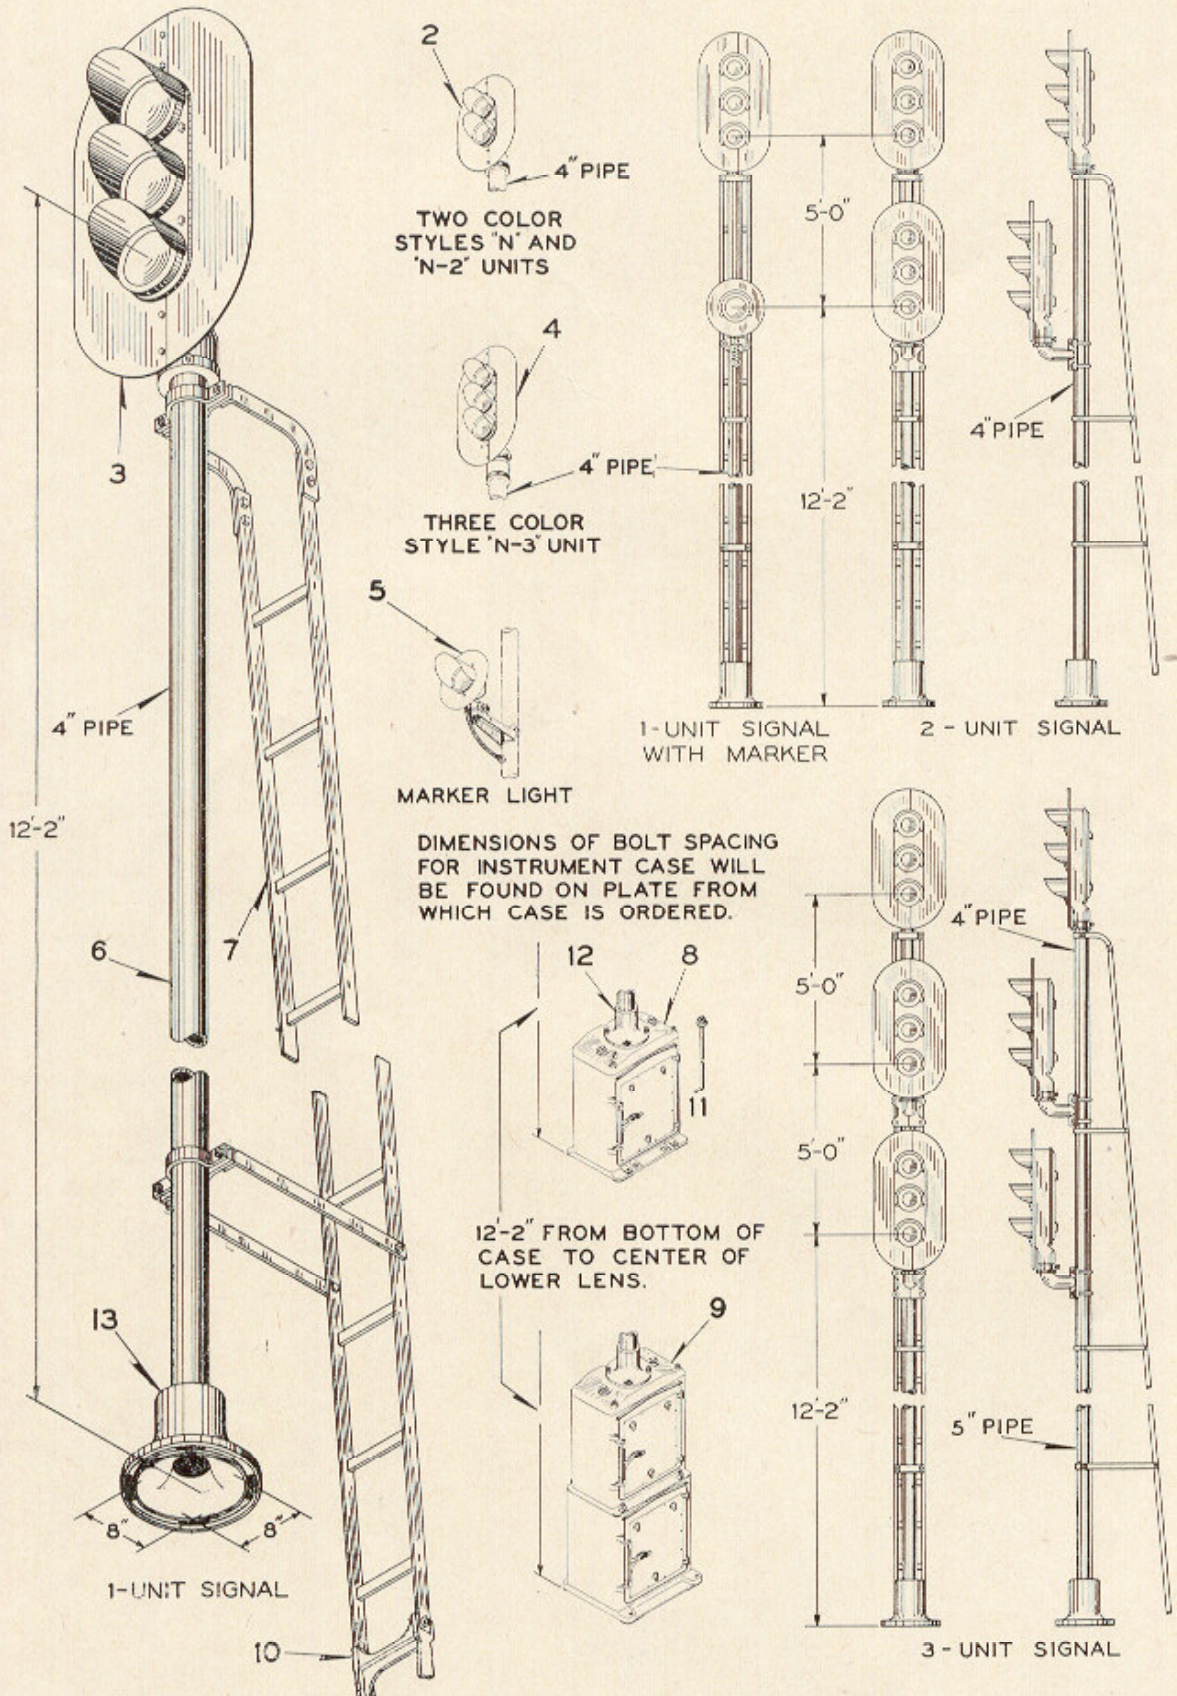

**ZCG UTILITY SCRAP
UNION MO 63084**

Styles "N", "N-2" and "N-3" Color Light
Ground Signals

**ZCG UTILITY SCRAP
UNION MO 63084**

UNION SWITCH & SIGNAL CO.

PLATE **B-2506**

Styles "N", "N-2" and "N-3" Color Light Ground Signals Complete

When ordering a complete signal refer to paragraphs 40 to 43 of Plate B-2500.

Order by Plate, Piece, Reference and Abbreviated
Description Given in Heavy Face Type Only

Parts	Piece	Ref.	Alternatives	Remarks	Detail Plates or Drawing Reference
Signal Units		2	2-Color Style "N"		B-2517
		2a	2-Color Style "N-2"		
		2b	2-Color Style "N-3"		
		3	3-Color Style "N"		
		3a	3-Color Style "N-2"		
		4	3-Color Style "N-3"		
Marker Light		5	1-Color Style "R-2"		B-2514
		5a	1-Color Style "D" C.I. Semaphore Lamp		
		5b	1-Color Style "HC-33"		
Pipe Post with Base Casting		* 6	For 1-Unit Signal		
		* 6a	For 2-Unit Signal		
		* 6b	For 3-Unit Signal		
Ladder		* 7	For 1-Unit Signal		B-2586
		* 7a	For 2-Unit Signal		
		* 7b	For 3-Unit Signal		
Instrument Case		8	Single Case		L-1135 to L-1160
		9	Double Case		
Ladder Foundation Pier	181370	10		With Bolts for at- taching Ladder	B-2586

Styles "N", "N-2" and "N-3" Color Light Ground Signals Complete

(Continued) **ZCG UTILITY SCRAP
UNION MO 63084**

Order by Plate, Piece, Reference and Abbreviated
Description Given in Heavy Face Type Only

Parts	Piece	Ref.	Alternatives	Remarks	Detail Plates or Drawing Reference
Foundation Bolts	10275	11	$\frac{3}{4}$ "x2'-6" with Hex. Nut and Washer	For Bases for 4" Pipe	7913-41
	10276	11a	1"x3'-0" with Hex. Nut and Washer	For Instrument Cases and Bases for 5" Pipe	7913-54
Base		12	For Instrument Case Mounting		B-2580 and B-2581
		13	For Ground Mount- ing		
Lamp Bulbs		14		Not Shown	B-2571