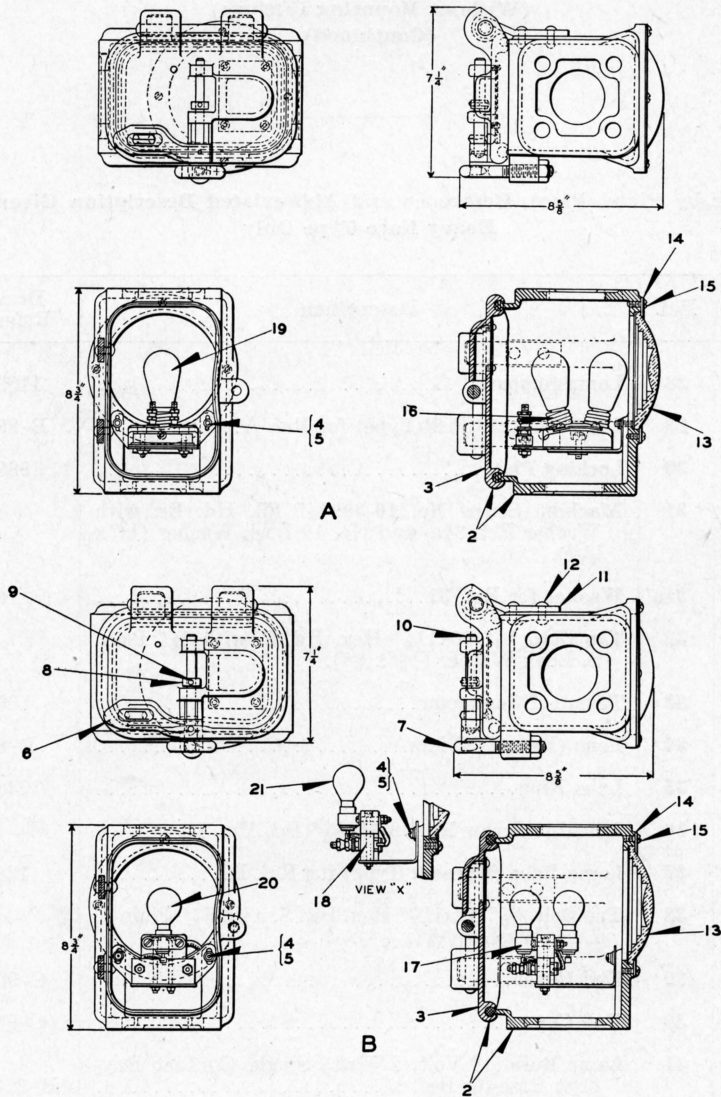

UNION SWITCH & SIGNAL CO.

ONE-COLOR SUBWAY LIGHT SIGNAL
(WITHOUT MOUNTING FITTINGS)

UNION SWITCH & SIGNAL CO.

ONE-COLOR SUBWAY LIGHT SIGNALS WITH BAYONET
AND SCREW BASE TYPE LAMPS
(Without Mounting Fittings)

Order by Plate, Piece, Reference and Abbreviated Description Given in
Heavy Face Type Only

Piece	Ref.	Description	Drawing Reference
164003	A	One-Color Subway Light Signal with Bulbs Ref. 19 (5" Single "Yellow" Lens) and Screw Type Double Lamp Socket.....	C-6769-43
159127	B	One-Color Subway Light Signal with Bulbs Ref. 20 (5" Single "Yellow" Lens) and Bayonet Type Double Lamp Socket.....	C-6769-32
171876	Ba	One-Color Subway Light Signal with Bulbs Ref. 21 (5" Single "Red" Lens) and Bayonet Type Single Socket per View "X".....	C-6769-32
171877	Bb	One-Color Subway Light Signal with Bulbs Ref. 21 (5" Single "Green" Lens) and Bayonet Type Single Socket per View "X".....	C-6769-32
172299	Bc	One-Color Subway Light Signal with Bulbs Ref. 21 (5" Single "Yellow" Lens) and Bayonet Type Single Socket per View "X".....	C-6769-32
164002	2	Case and Door (Inc. 1-3a, 1-5, 1-6, 1-7, 1-8, 1-9, 1-10, 2-11 and 4-12).....	C-6769-43
172296	2a	Case only.....	C-9060-28
172297	3	Door only.....	C-9060-29
	4	Machine Screw No. 10-30x$\frac{1}{2}$" Fil. Hd. Br. with No. 10 Plain S. Lock Washer.	
73493	5	Washer for Ref. 4.....	7826-78
163100	6	Hasp.....	8299-115
163073	7	Eye Bolt with $\frac{1}{2}$" Hex. Nut.....	8034-197
163094	8	Collar.....	8072-646
53780	9	Pin.....	8097-665