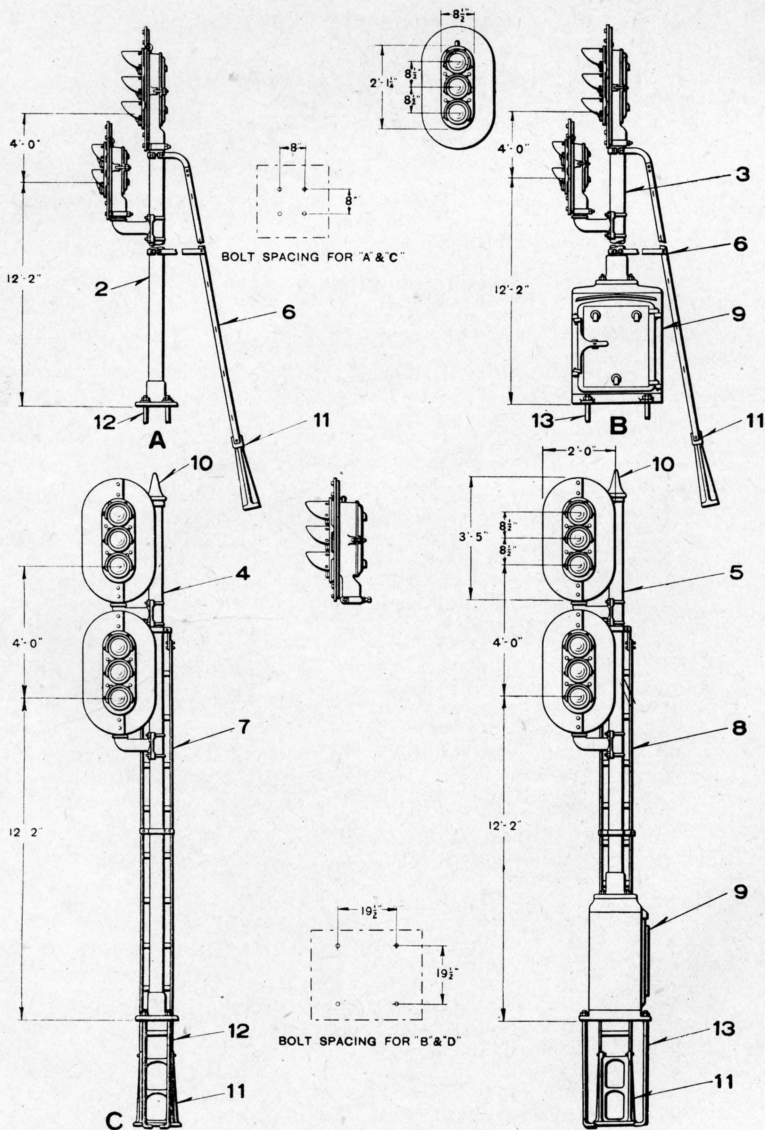

UNION SWITCH & SIGNAL CO.

2-UNIT, TWO AND THREE-COLOR STYLE "N" LIGHT GROUND SIGNALS,
COMPLETE WITH POSTS AND MOUNTING FITTINGS