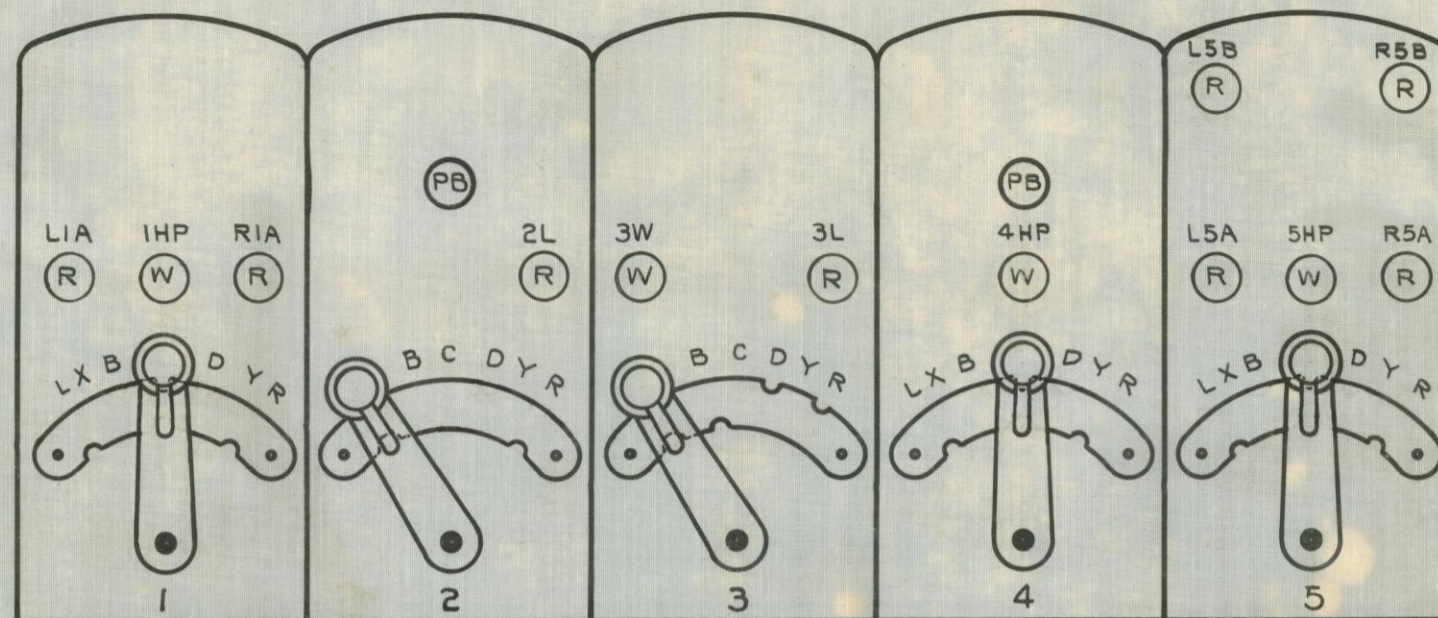

DOG CHART CM 4314-3

LOCKING SHEET, DOG CHART AND ARRANGEMENT
PLAN FOR 5 LEVER TABLE INTERLOCKER.

DUNDAS, OHIO.

B. AND O. R. R. CO.

GENERAL RAILWAY SIGNAL CO. ROCHESTER, N. Y.

SEPT. 22, 1936.

OCT. 2, 1936.

OCT. 21, 1936.

F.L.
M.L.

NOTE: LETTERING ABOVE INDICATOR LIGHTS IS FOR IDENTIFICATION ONLY, AND DOES NOT APPEAR ON FACE OF INTERLOCKER.

LOCKING

LEVER	WHEN	LOCKS
1R		(2)
1L		(2)
2		---
3		---
4R	(3)	3 - (3) 2 - 5L
4L		3
5R		3 - 2
5L		2 - 3 - (3)