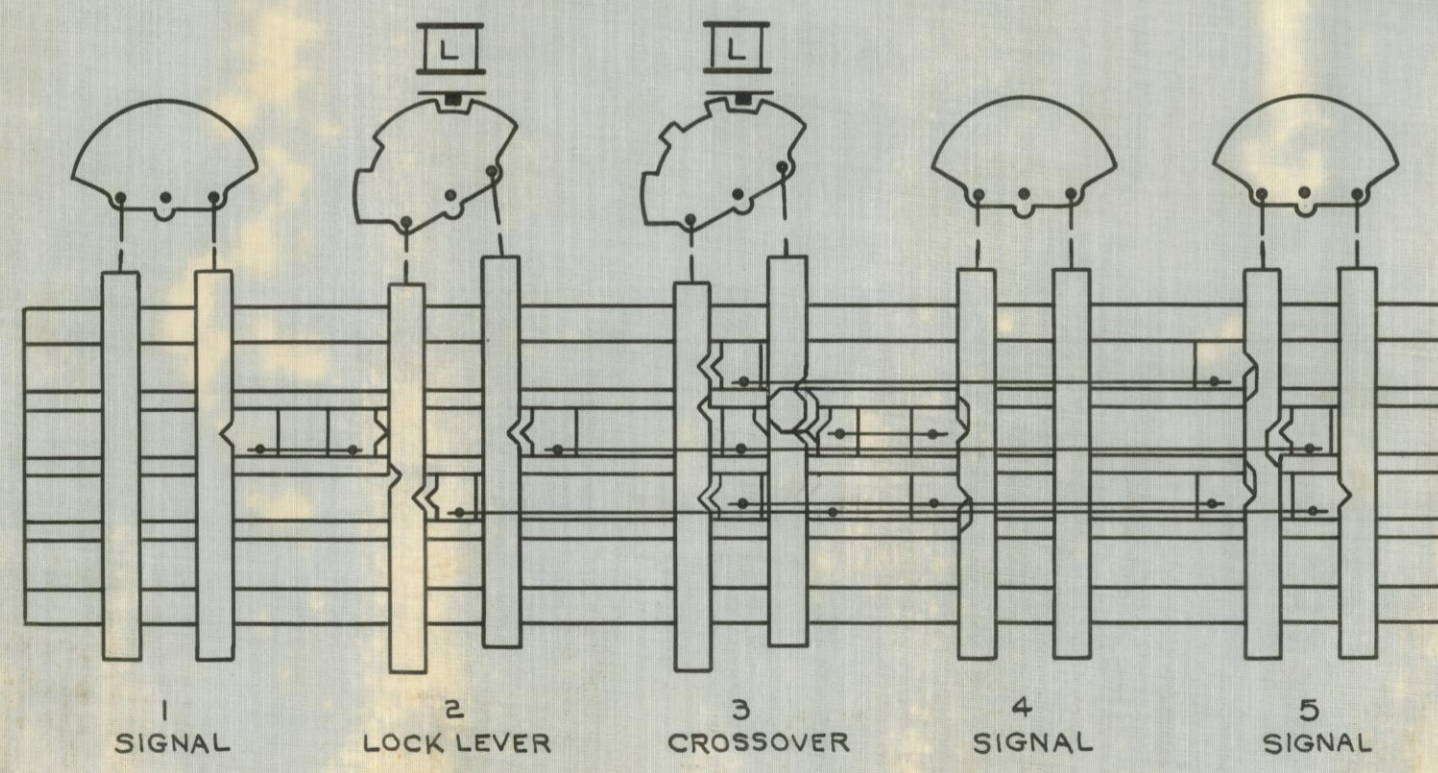

DOG CHART CM 4314-3

LOCKING SHEET, DOG CHART AND ARRANGEMENT
PLAN FOR 5 LEVER TABLE INTERLOCKER.

DUNDAS, OHIO.

B. AND O. R. R. CO.

GENERAL RAILWAY SIGNAL CO. ROCHESTER, N. Y.

SEPT. 22, 1936.

OCT. 2, 1936.

OCT. 21, 1936.

F.L.
M.L.

NOTE: LETTERING ABOVE INDICATOR LIGHTS IS FOR IDENTIFICATION ONLY, AND DOES NOT APPEAR ON FACE OF INTERLOCKER.

LOCKING

LEVER	WHEN	LOCKS
1R		(2)
1L		(2)
2		---
3		---
4R	(3)	3 - (3) 2 - 5L
4L		3
5R		3 - 2
5L		2 - 3 - (3)