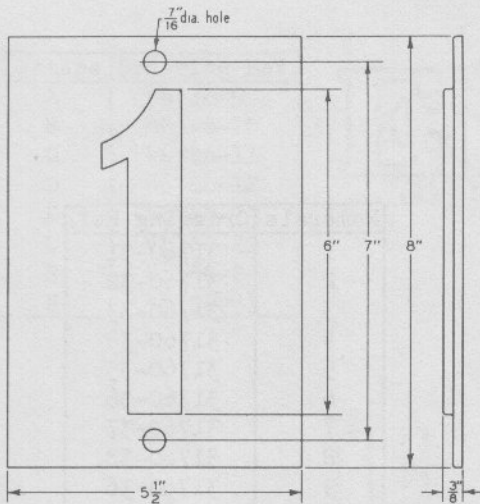

Numerals	Ordering Ref.
1	31760-14
2	31760-15
3	31760-16
4	31760-17
5	31760-18
6	31760-19
7	31760-20
8	31760-21
9	31760-19
0	31760-22

3" High - Cast Iron Numerals and Letters - Painted White

Letters	Ordering Ref.
A	31760-48
B	31760-50
D	31760-13
E	31760-51
F	31760-83
L	31760-12
R	31760-11
W	31760-52

Numerals	Ordering Ref.
1	31760-1
2	31760-2
3	31760-3
4	31760-4
5	31760-5
6	31760-6
7	31760-7
8	31760-8
9	31760-9
0	31760

5" High - Cast Iron Numerals and Letters - Painted White

July 1940

GENERAL RAILWAY SIGNAL COMPANY

Letters	Ordering Ref.
A	52950-11
B	52950-12
C	52950-13
D	52950-16
E	52950-10
H	52950-17
L	52950-15
N	52950-18
R	52950-14
S	52950-19
W	52950-9

Numerals	Ordering Ref.
1	52950-1
2	52950-2
3	52950-3
4	52950-4
5	52950-5
6	52950-6
7	52950-7
8	52950-8
9	52950-6
0	52950

6" High - Cast Iron Numerals and Letters on Plate.
 Background painted black
 Numerals and Letters painted white

Letters	Ordering Ref.
E	31760-40
F	31760-41
M	31760-42
P	31760-43
S	31760-44
W	31760-45
R	31760-46
N	31760-62